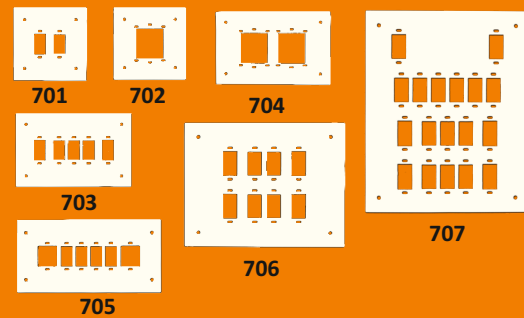

Regular Plate

1	KSRP 701	5"x5"	6A, 1 sw & 1 so	125mm x 125mm x 3mm
2	KSRP 702	5"x5"	15A, 1 sw/ 1 so	125mm x 125mm x 3mm
3	KSRP 703	5"x8"	6A, 3 sw & 2 so	125mm x 200mm x 3mm
4	KSRP 704	5"x8"	15A, 1 sw & 1 so	125mm x 200mm x 3mm
5	KSRP 705	5"x10"	6A, 4 sw & 2 so	125mm x 250mm x 3mm
6	KSRP 706	7"x9"	6A, 4 sw & 4 so	175mm x 225mm x 3mm
7	KSRP 707	9"x11"	6A, 14 sw & 4 so	225mm x 275mm x 3mm