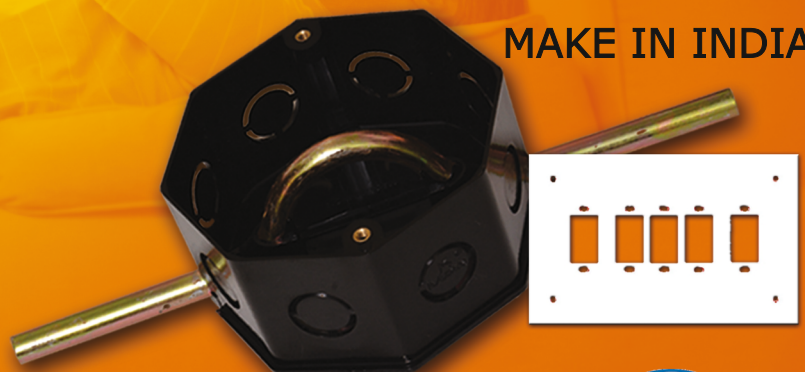

## SHOCK PROOF

### New Generation Concealed Wiring Box

- Rust Proof
- Shock Proof
- Fire Resistant
- Strong & Reliable
- Precise & Consistent
- Easy Installation of Wires
- Brass inserts for screwing top plate.

MAKE IN INDIA